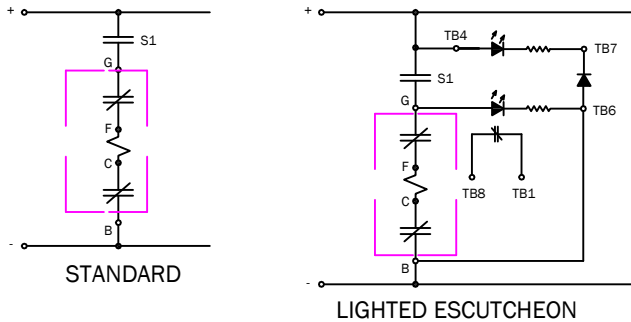

LOCK-OUT RELAY PART NO. BUILD UP SEQUENCE

CONTROL CIRCUIT DIAGRAMS

EXAMPLES:

7605D
MANUAL LOCK-OUT RELAY
5 SECTIONS
STANDARD PANEL
COIL: 125 VDC/120VAC

7606E 125VDCAXC
MANUAL LOCK-OUT RELAY
6 SECTIONS
COIL & PANEL: 125 VDC
LED'S: RED (L1) GREEN (L2)

7602B 24VDCDXXWP
MANUAL LOCK-OUT RELAY
2 SECTIONS
COIL & PANEL: 24 VDC
LED'S: BLUE (L1)
WITH MOLEX PLUG CONNECTION