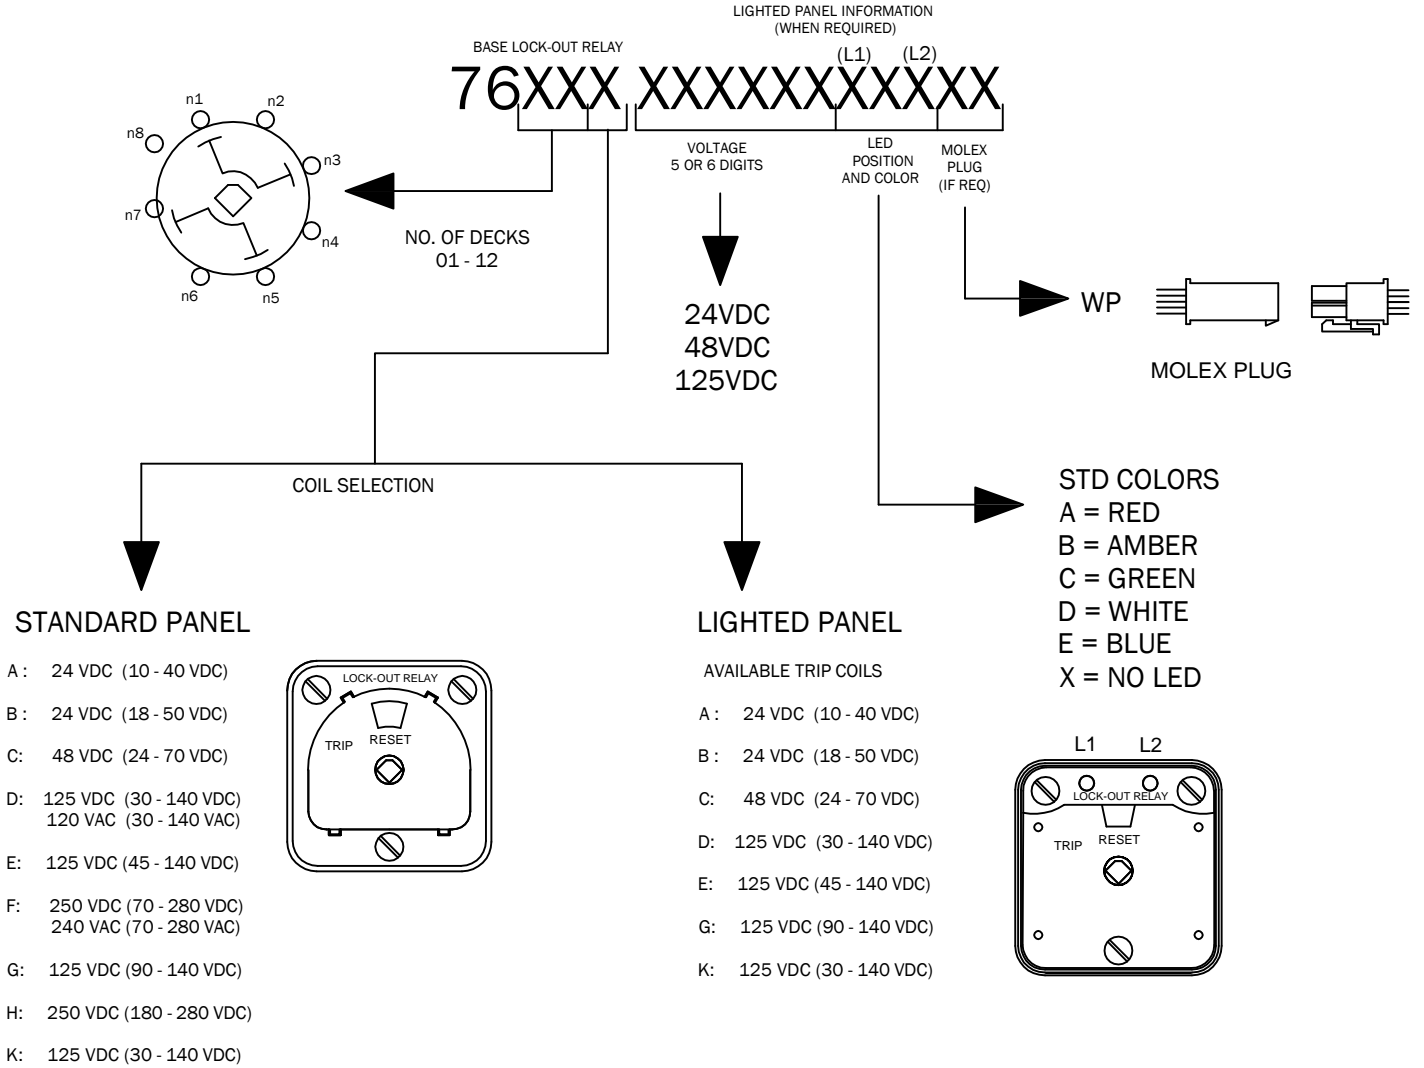

LOCK-OUT RELAY PART NO. BUILD UP SEQUENCE

CONTROL CIRCUIT DIAGRAMS

EXAMPLES:

7605D
MANUAL LOCK-OUT RELAY
5 SECTIONS
STANDARD PANEL
COIL: 125 VDC/120VAC

7606E 125VDCAXC
MANUAL LOCK-OUT RELAY
6 SECTIONS
COIL & PANEL: 125 VDC
LED'S: RED (L1) GREEN (L2)

7602B 24VDCDXXWP
MANUAL LOCK-OUT RELAY
2 SECTIONS
COIL & PANEL: 24 VDC
LED'S: BLUE (L1)
WITH MOLEX PLUG CONNECTION