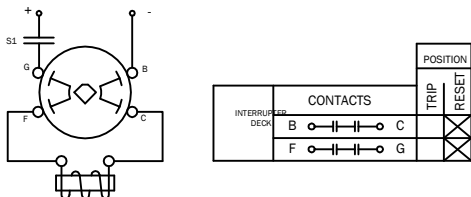

LOCK-OUT RELAY PART NO. BUILD UP SEQUENCE

CONTROL CIRCUIT DIAGRAMS

EXAMPLES:

7605D
MANUAL LOCK-OUT RELAY
5 SECTIONS
STANDARD PANEL
COIL: 125 VDC/120VAC

7606E 125VDCAXC
MANUAL LOCK-OUT RELAY
6 SECTIONS
COIL & PANEL: 125 VDC
LED'S: RED (L1) GREEN (L2)

7602B 24VDCDXXWP
MANUAL LOCK-OUT RELAY
2 SECTIONS
COIL & PANEL: 24 VDC
LED'S: BLUE (L1)
WITH MOLEX PLUG CONNECTION